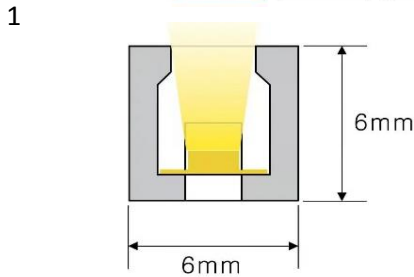

IP67 Silicone Neon Flex
Vertical Bending / Top View Series
0500-000-0000

Min. bending \varnothing : 200mm
24VDC (min. Cut:50mm)
6W/m
Constante current
T6x6mm

6W Article no. 0505-006-0000 350Lm/m (3000K) Max length: 5m

Cable connection position:
(with standard IP67 endcaps)

- 1/Cable can be out from end
- 2/Cable can be out from side
- 3/Cable can be out from bottom

Min. bending \varnothing : 200mm
24VDC (min. Cut:50mm)
5 or 10W/m
Constante current
T12x12mm

5W: Article no. 0512-005-0000 300Lm/m (3000K) Max length:19m
10W: Article no. 0512-010-0000 575Lm/m (3000K) Max length:13m

Cable connection position:
(With IP67 injection mold end caps)

Option I

Option II

Option III

Min. bending \varnothing : 200mm
24VDC (min. Cut:50mm)
5; 10 or 15 W/m
Constant current
T16x15mm

5W: Article no. 0516-005-0000 300Lm/m (3000K) Max length:27m
10W: Article no. 0516-010-0000 575Lm/m (3000K) Max length:17m
15W: Article no. 0516-015-0000 810LM/m (3000K) Max length:12m