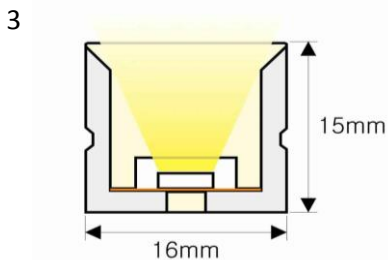

Cable connection position:
(with standard IP67 endcaps)

- 1/Cable can be out from end
- 2/Cable can be out from side
- 3/Cable can be out from bottom

Min. bending \varnothing : 200mm
24VDC (min. Cut:50mm)
5 or 10W/m
Constante current
T12x12mm

5W: Article no. 0512-005-0000 300Lm/m (3000K) Max length:19m
10W: Article no. 0512-010-0000 575Lm/m (3000K) Max length:13m

Cable connection position:
(With IP67 injection mold end caps)

Option I

Option II

Option III

Min. bending \varnothing : 200mm
24VDC (min. Cut:50mm)
5; 10 or 15 W/m
Constant current
T16x15mm

5W: Article no. 0516-005-0000 300Lm/m (3000K) Max length:27m
10W: Article no. 0516-010-0000 575Lm/m (3000K) Max length:17m
15W: Article no. 0516-015-0000 810LM/m (3000K) Max length:12m