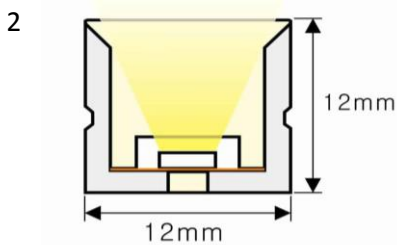

IP67 Silicone Neon Flex
Vertical Bending / Top View Series
0500-000-0000

Min. bending \varnothing : 200mm
24VDC (min. Cut:50mm)
6W/m
Constante current
T6x6mm

6W Article no. 0505-006-0000 350Lm/m (3000K) Max length: 5m

Cable connection position:
(with standard IP67 endcaps)

- 1/Cable can be out from end
- 2/Cable can be out from side
- 3/Cable can be out from bottom

Min. bending \varnothing : 200mm
24VDC (min. Cut:50mm)
5 or 10W/m
Constante current
T12x12mm

5W: Article no. 0512-005-0000 300Lm/m (3000K) Max length:19m
10W: Article no. 0512-010-0000 575Lm/m (3000K) Max length:13m

Cable connection position:
(With IP67 injection mold end caps)

Option I

Option II

Option III

Min. bending \varnothing : 200mm
24VDC (min. Cut:50mm)
5; 10 or 15 W/m
Constant current
T16x15mm

5W: Article no. 0516-005-0000 300Lm/m (3000K) Max length:27m
10W: Article no. 0516-010-0000 575Lm/m (3000K) Max length:17m
15W: Article no. 0516-015-0000 810LM/m (3000K) Max length:12m